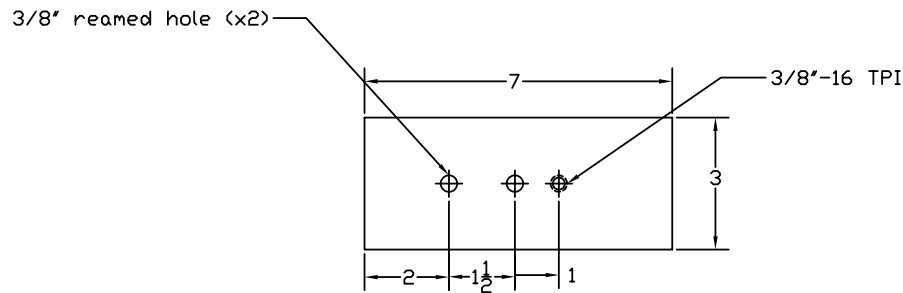

UN3 C-FRAME CAGE

SUPPORT PLATE HOLE PATTERN

MULTICYL[®] inc.

The SPEED of AIR with the POWER of HYDRAULICS

MULTICYL[®] Inc.
640 Hardwick Road, Unit 5
Bolton, Ontario
Canada L7E 5R1
(905) 951-0670
FAX (905) 951-0672