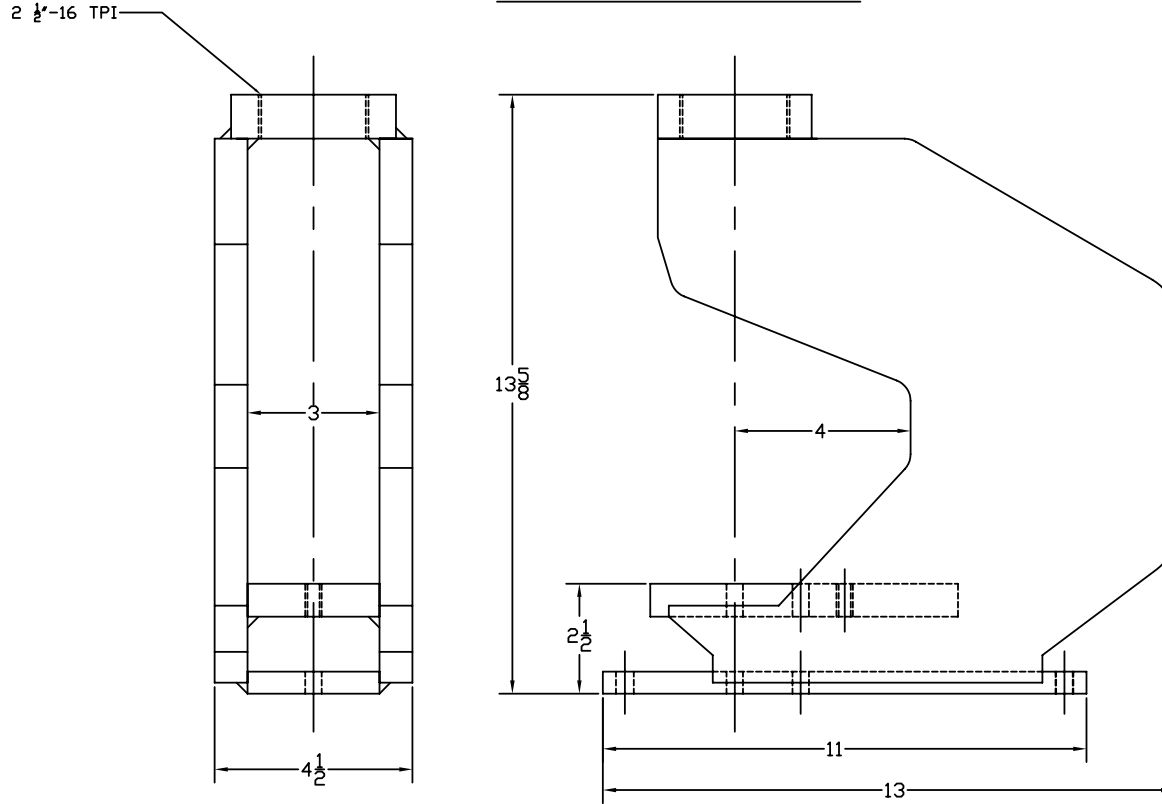

UN3 C-FRAME CAGE

SUPPORT PLATE HOLE PATTERN

MULTICYL[®] inc.

The SPEED of AIR with the POWER of HYDRAULICS

MULTICYL[®] Inc.
640 Hardwick Road, Unit 5
Bolton, Ontario
Canada L7E 5R1
(905) 951-0670
FAX (905) 951-0672